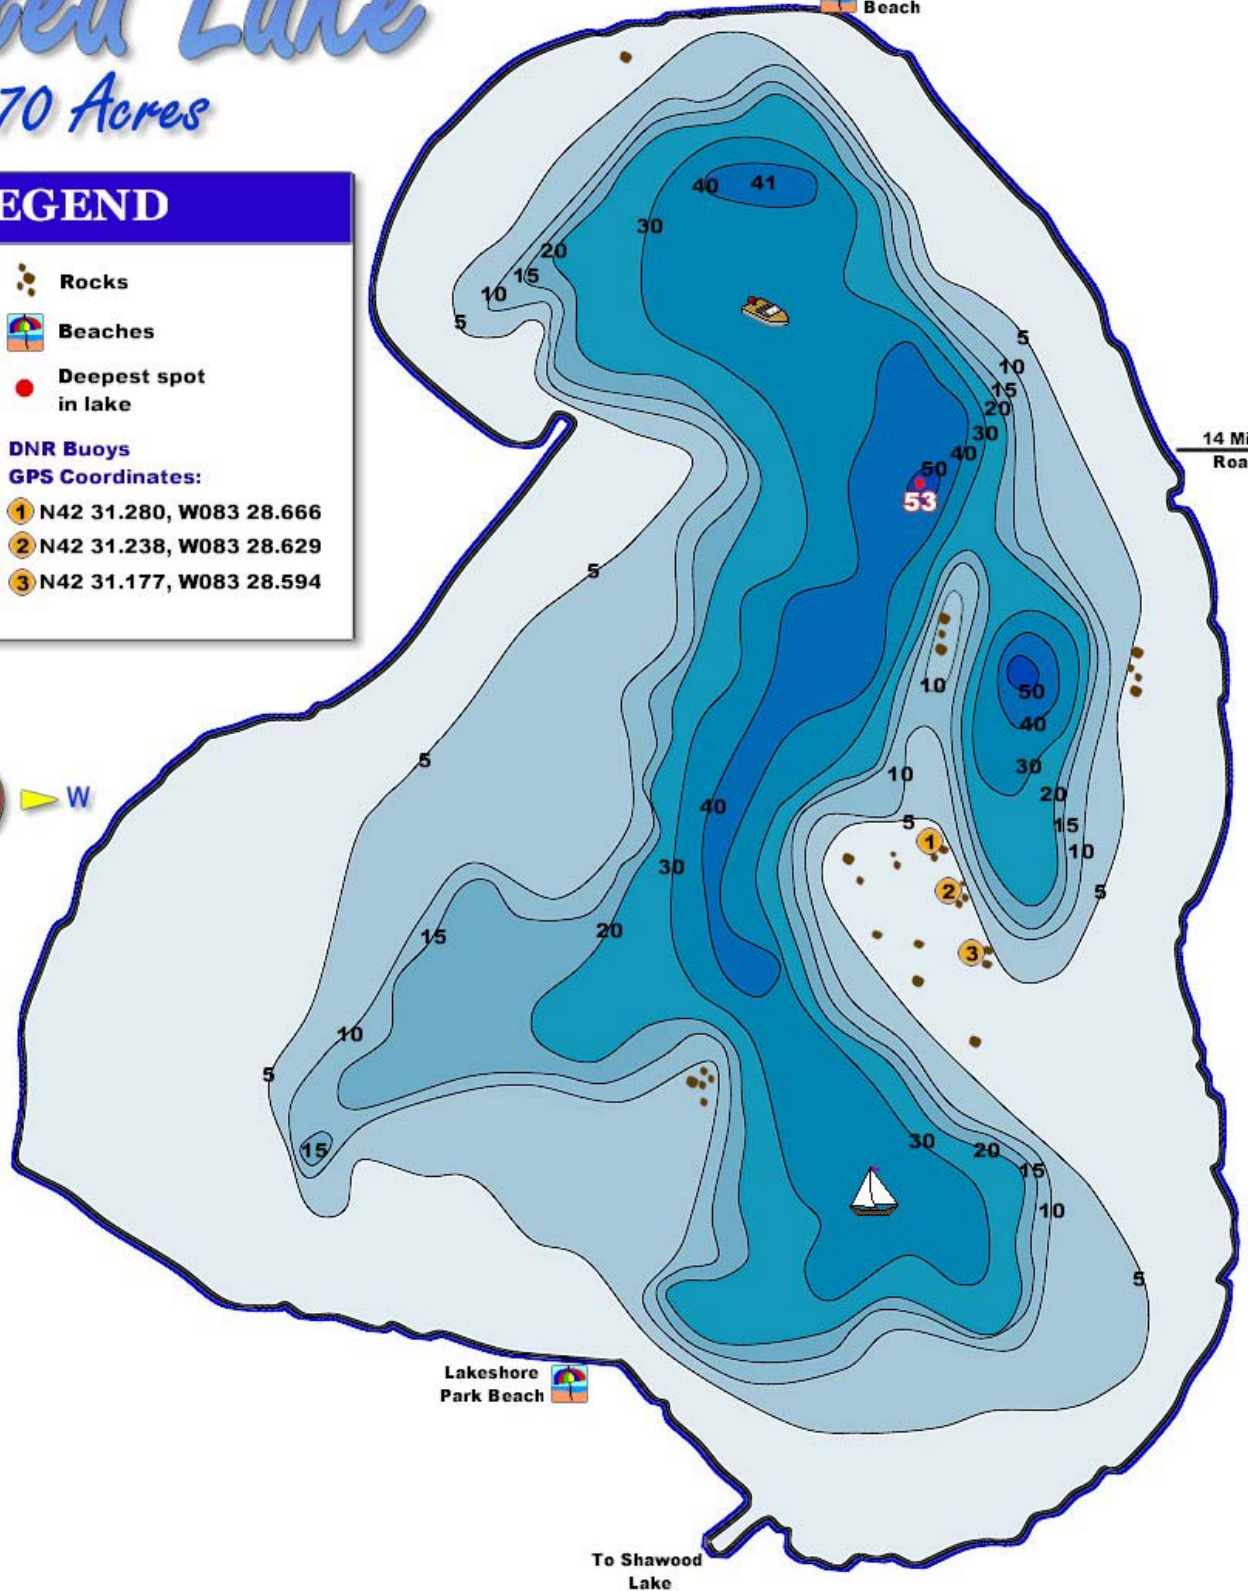

Walled Lake

670 Acres

Mercer Beach

LEGEND

Depths:

- 0-5'
- 5-10'
- 10-15'
- 15-20'
- 20-30'
- 30-40'
- 40-50'
- 50'+

 Rocks

 Beaches

 Deepest spot in lake

DNR Buoys

GPS Coordinates:

- 1 N42 31.280, W083 28.666
- 2 N42 31.238, W083 28.629
- 3 N42 31.177, W083 28.594

This Walled Lake map courtesy of Lori Marshick...your neighbor, your realtor